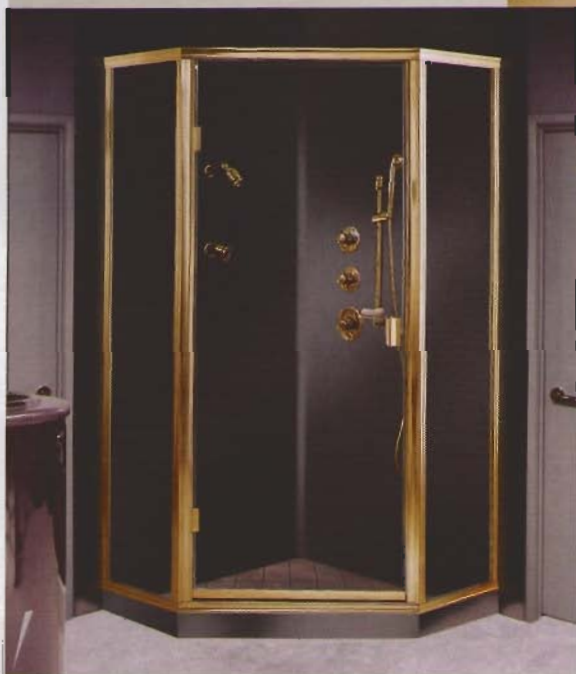

Estate *Collection*

Estate masterpieces are created using the heaviest, best quality 3/8" or 1/2" thick glass and feature finely polished edges that provide a seamless design giving the feel of fine crystal. These elegant frameless doors are manufactured with the finest craftsmanship. Agalite uses the highest quality solid brass hardware that comes in a wide variety of finishes. What does this all mean to you? It is our assurance that your bath will be the ultimate expression of elegance, style and quality.

^ The Estate Collection, with Step-up, Clear Glass, and Oil Rubbed Bronze Finish

< The Estate Collection, with Clear Glass, and Chrome Finish

Accent Collection

The Accent Collection offers you a frameless door featuring unusually heavy 1/4" glass and sturdy aluminum. The aluminum receives an additional buffing, resulting in a premier luster and finish. The Accent door incorporates several design features that ensure an attractive, easy to clean, watertight enclosure. Using the strongest method of fastening, the hardware is securely attached through holes in the glass, resulting in years of trouble-free operation. The Accent shower door is by far Agalite's most popular collection and the leading choice for the discerning buyer. If you are looking for exceptionally high quality and design built to last a lifetime, then the Accent door is your first choice.