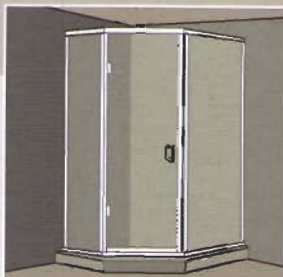

SD- Swing Door

SD90 - Swing Door with 90° panel

SD180 - Swing Door with in-line panel

SD290 - Swing Door with in-line panel and 90° panel

SDNEO - Swing Door with Neo Angle

*TE - Tub Enclosure with Sliding Doors

*SE - Shower Enclosure with sliding doors

*SE90 - Shower Enclosure with sliding doors and 90° angle

*SE180 - Shower Enclosure with sliding doors and in-line panel

* Tub Enclosures and Shower Enclosures are available in all the same configurations.