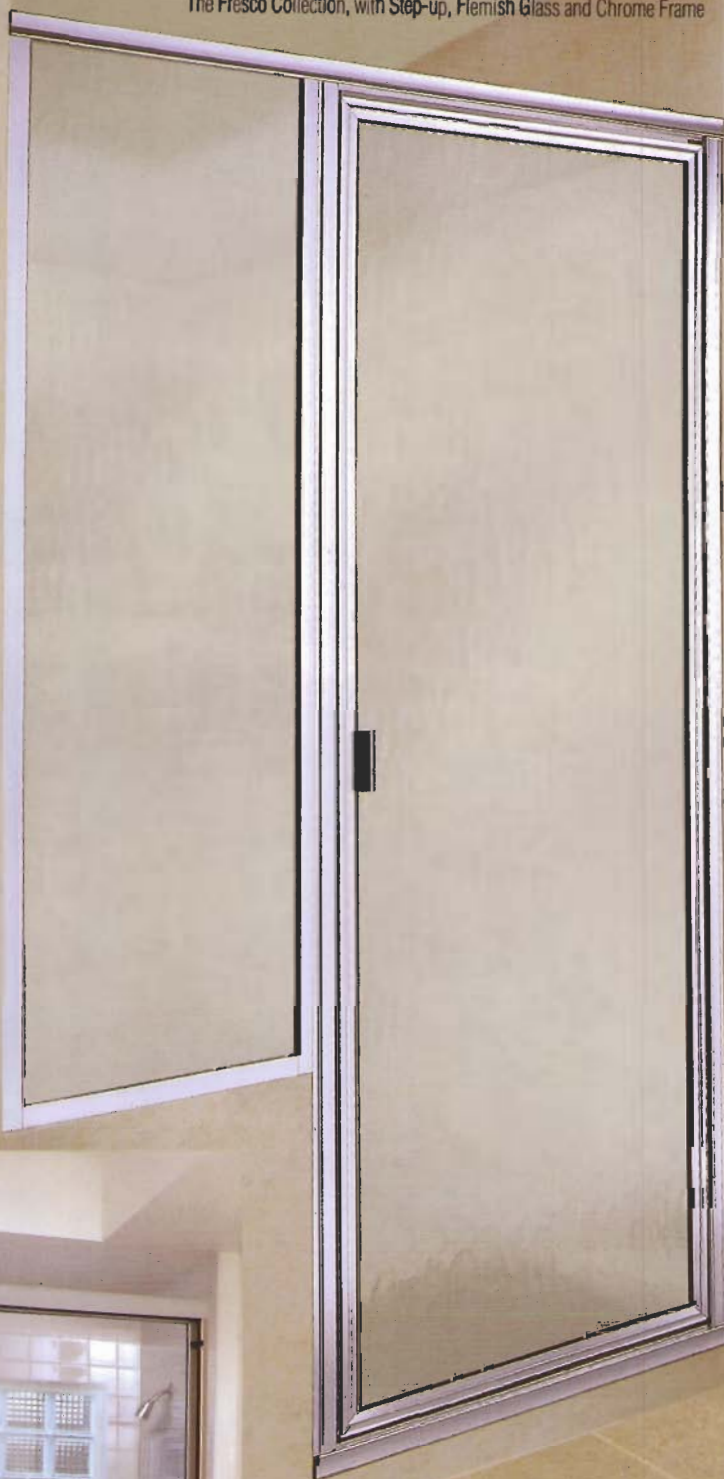

The Fresco Collection, with Step-up, Flemish Glass and Chrome Frame

Fresco *Collection*

If you like the distinct look and feel of a metal frame to accentuate your bath fixtures, then the Fresco Collection is an excellent choice. This fully framed collection displays the beauty of glass, trimmed in your choice of finish. Many colors and finishes for the frame, as well as numerous choices of glass, offer a perfect fit in your bath, no matter which accessories you choose.