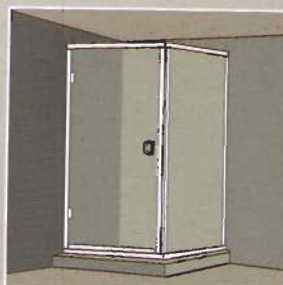

The Vision Collection, with Step-up, Clear Glass and White Finish

< The Vision Collection, with Gray Glass and Chrome Finish

Standard Configurations

Since every bath design varies, Agalite offers a wide range of standard configurations. Simply select the configuration that fits your home and start to imagine all the possibilities available to you. Within these standard layouts, countless combinations of finish and glass can be fashioned specifically for you.

SD- Swing Door

SD90 - Swing Door with 90° panel

SD180 - Swing Door with in-line panel

SD290 - Swing Door with in-line panel and 90° panel

SDNEO - Swing Door with Neo Angle

*TE - Tub Enclosure with Sliding Doors